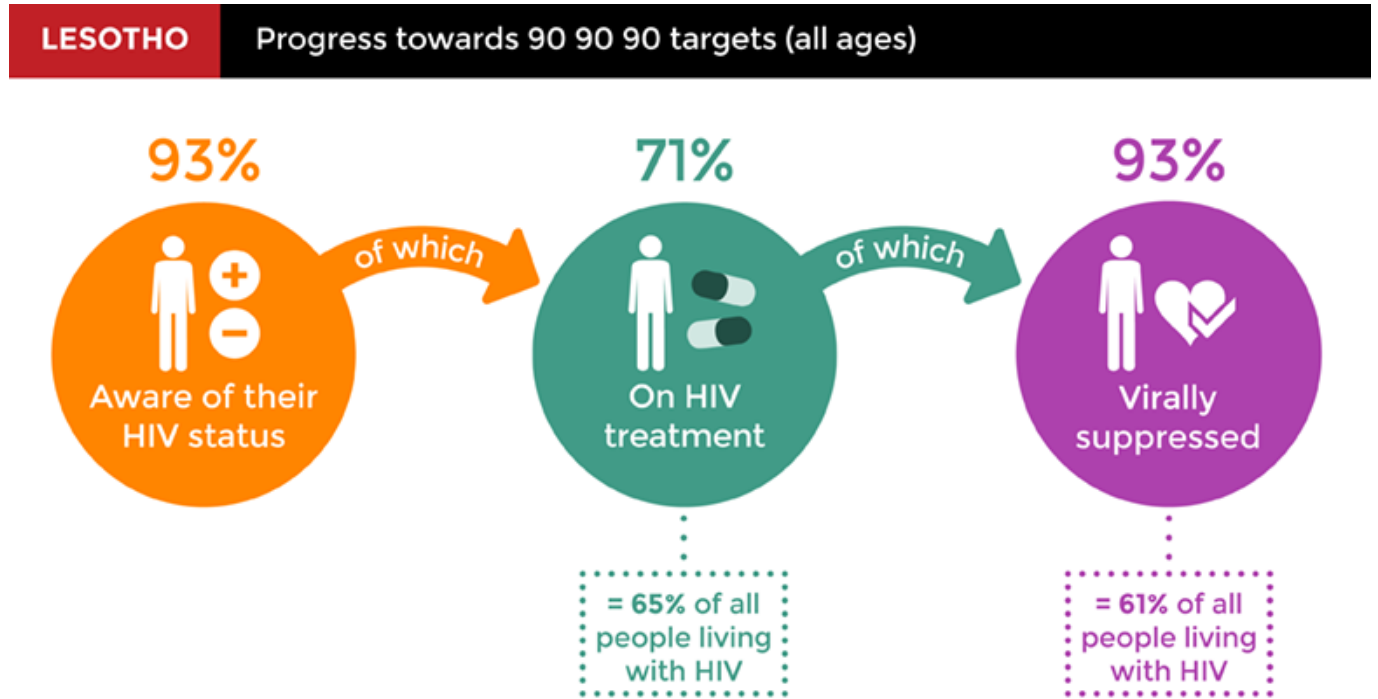

# Lesotho 90-90-90 progress

25 August 2020

Despite its small population, Lesotho has the second highest HIV prevalence in the world.

Source: UNAIDS Data 2020

**Avert** [www.avert.org](http://www.avert.org)

Find out more about [HIV in Lesotho](#).