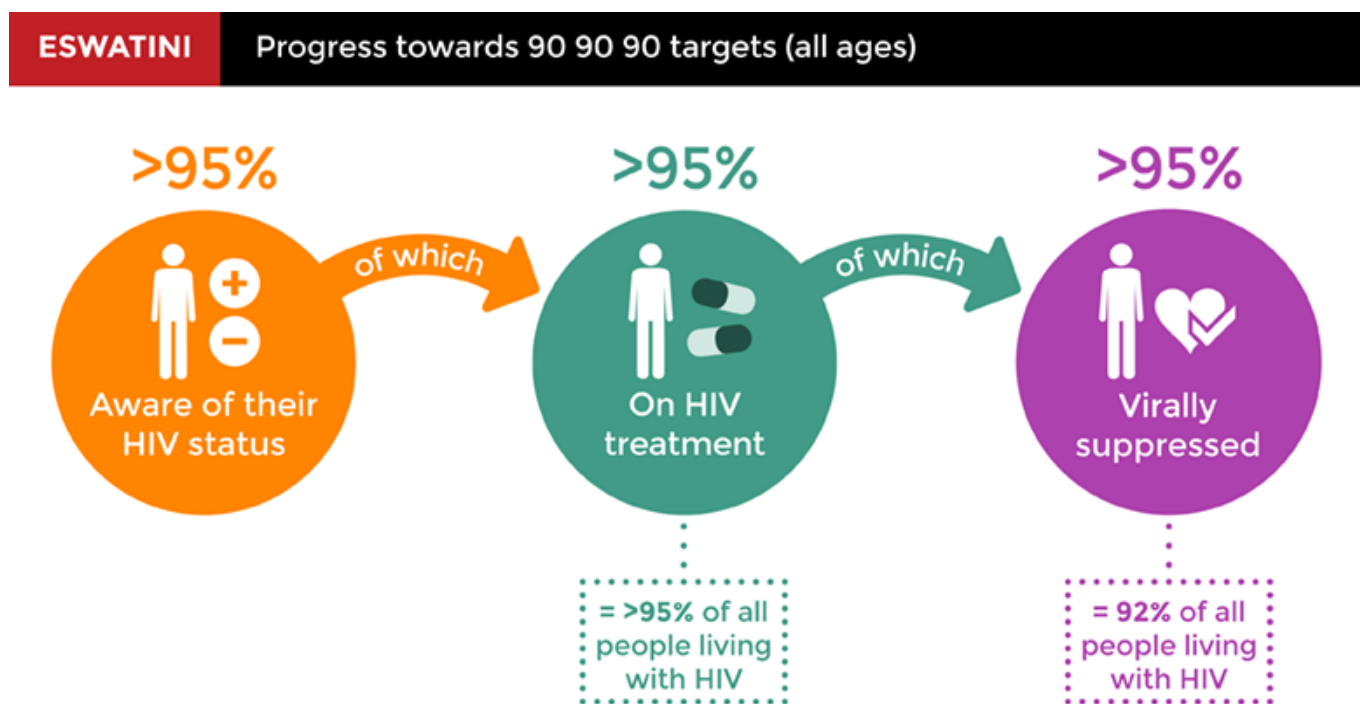

# Eswatini 90-90-90 progress

20 August 2020

Despite its small population size, eSwatini has the highest HIV prevalence in the world and has been greatly affected by the epidemic.

Source: UNAIDS Data 2020