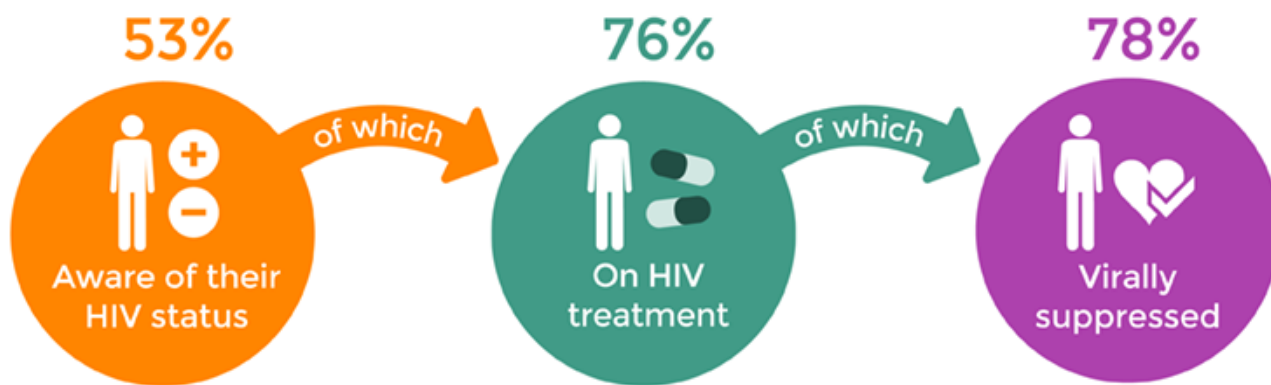

Malawi: Progress towards 90/90/90 targets among young people

21 February 2017

In Malawi young people engage in sex at an early age. Addressing the sexual and reproductive health needs of this population is critical.

MALAWI

Progress towards 90/90/90 targets among 15-24 year olds for 2020

Source: PEPFAR (2016) 'PEPFAR Latest Global Results'

Avert www.avert.org

Find out more about [HIV in Malawi](#).